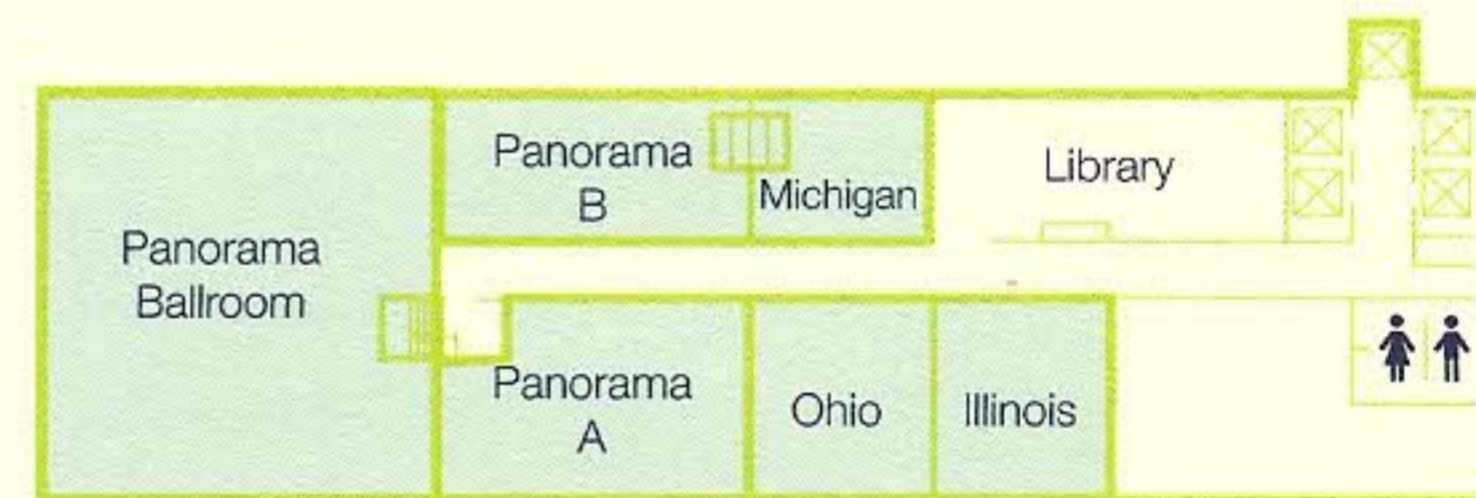

Stay connected to all the things which matter to you thanks to our in-room high speed Internet access (charge) and our Link@Sheraton which is located in Churchill's Lounge for your convenience.

Let us take the hassle out of your next event. Over 18,000 square feet of flexible and well appointed function space offers a great ambiance for a variety of meetings and social events. Our professional planners will take care of every detail so you can enjoy your stay in Indianapolis.

SHERATON INDIANAPOLIS CITY CENTRE HOTEL
 31 West Ohio Street
 Indianapolis, Indiana 46204

t—317 635 2000
 f—317 638 0782

sheraton.com/indianapoliscitycentre

ROOM DIMENSIONS AND SEATING CAPACITY

Room Name	Square Feet	Dimensions	Height	Banquet	Theater	Reception	Classroom	U-Shape	Square	Conference
MERIDIAN BALLROOM	6,992'	121.6' X 57.5'	15.5'	520	1000	1500	400	-	-	-
MERIDIAN BALLROOM EAST	2,098'	36.5' X 57.5'	15.5'	160	200	400	110	-	-	-
MERIDIAN BALLROOM CENTER	2,840'	49.4' X 57.5'	15.5'	200	350	550	180	-	-	-
MERIDIAN BALLROOM WEST	2,064'	35.9' X 57.5'	15.5'	160	200	400	110	-	-	-
CIRCLE SUITES	1,948'	75.6' X 25.7'	12.0'	136	180	250	90	-	-	-
CIRCLE EAST	683'	26.5' X 25.7'	12.0'	40	60	60	30	30	30	30
CIRCLE CENTER	688'	26.7' X 25.7'	12.0'	40	60	60	30	30	30	30
CIRCLE WEST	580'	22.5' X 25.7'	12.0'	40	60	60	30	30	30	30
MONUMENT SUITES	992'	38.5' X 25.7'	12.0'	72	90	125	50	32	32	32
PANORAMA BALLROOM	2,420'	55.0' X 51.3'	9.8'	200	250	300	120	50	50	60
ILLINOIS ROOM	575'	25.0' X 23.0'	9.8'	32	40	50	30	25	25	25
OHIO ROOM	592'	23.6' X 24.7'	9.8'	32	40	50	30	25	25	25
MICHIGAN ROOM	391'	24.2' X 16.1'	9.8'	24	40	40	24	20	20	20
PANORAMA A	878'	36.5' X 24.0'	9.8'	48	70	80	36	25	25	25
PANORAMA B	537'	33.3' X 16.1'	9.8'	32	50	75	30	30	30	25
PANORAMA LIBRARY	788'	48.3' X 16.2'	9.8'	56	60	80	45	-	-	30