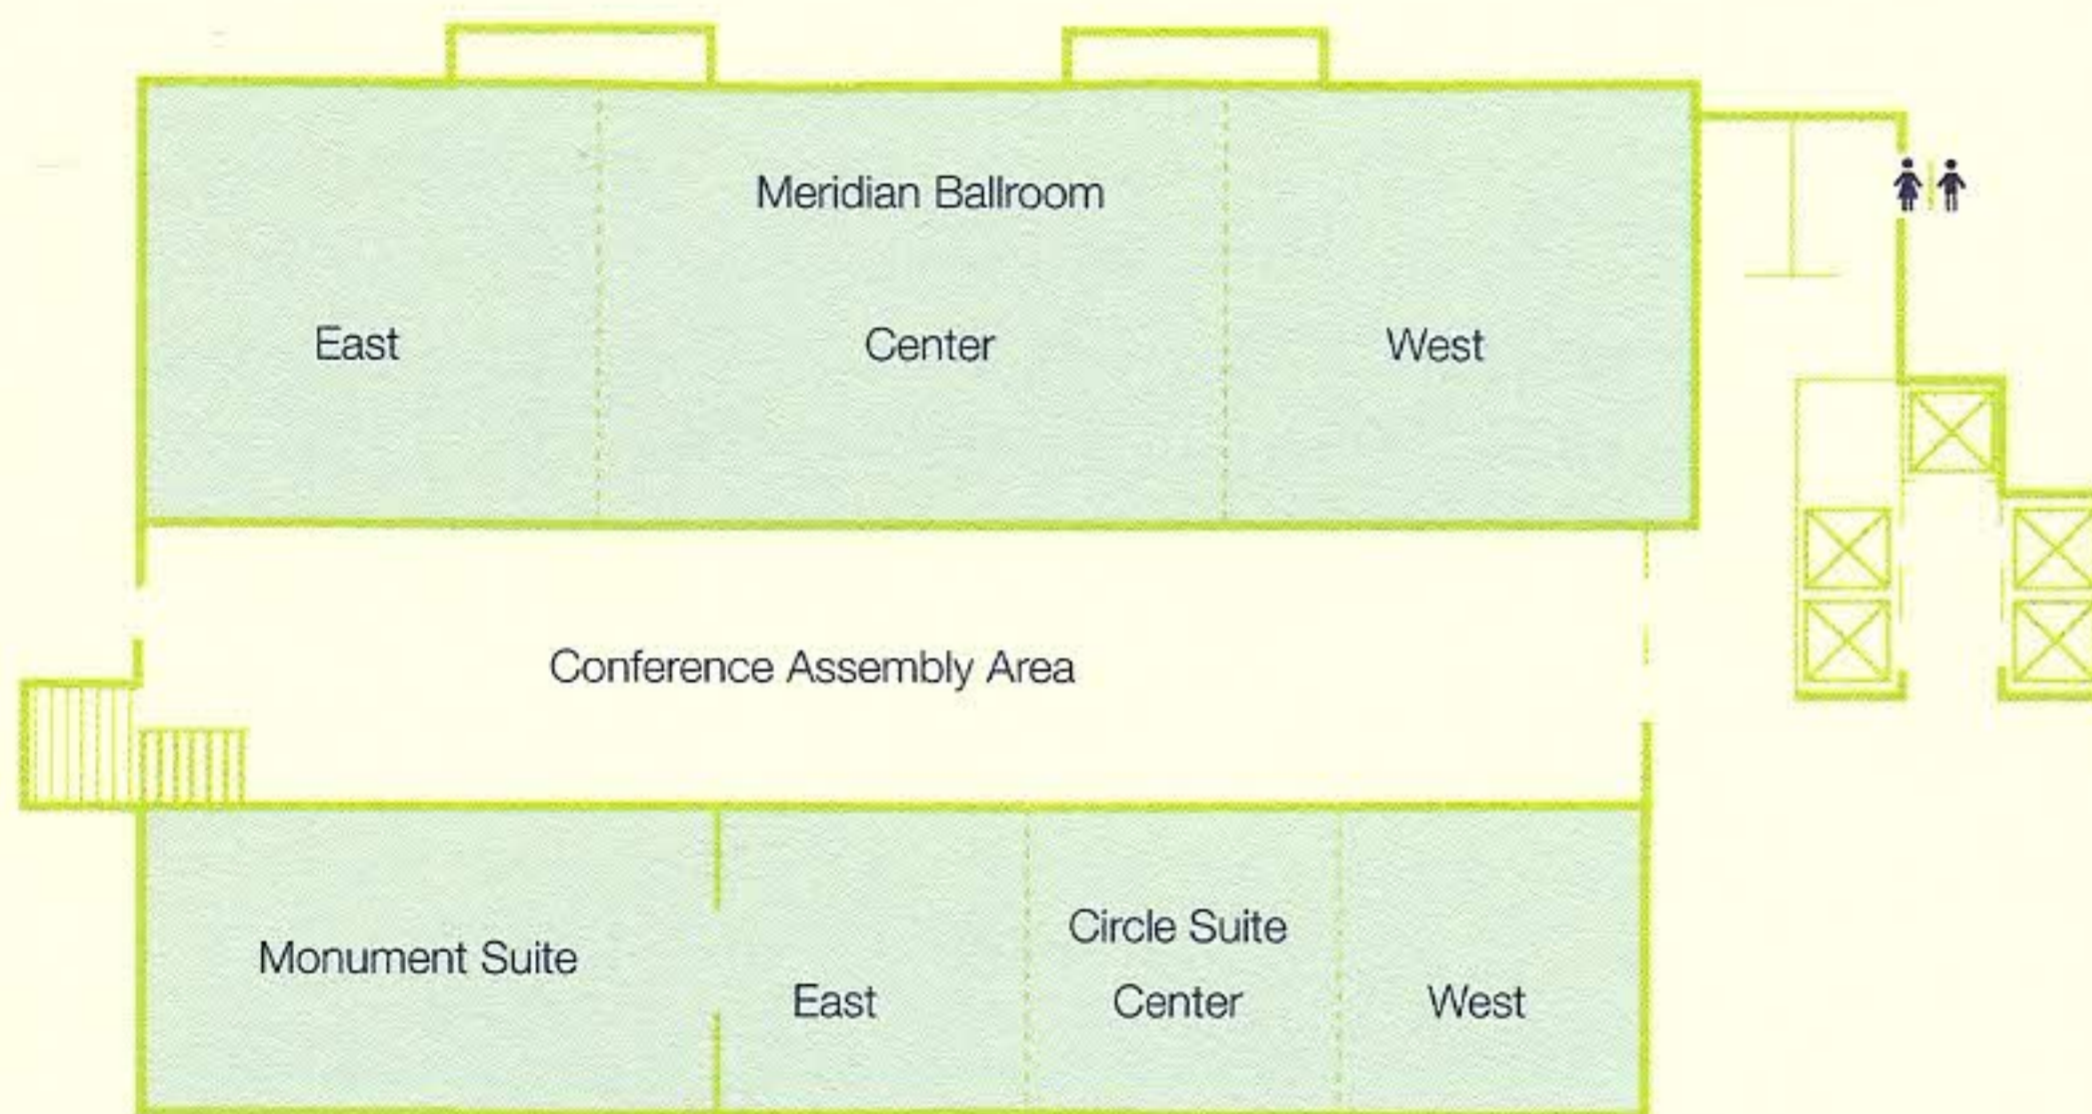

Stay connected to all the things which matter to you thanks to our in-room high speed Internet access (charge) and our Link@Sheraton which is located in Churchill's Lounge for your convenience.

Let us take the hassle out of your next event. Over 18,000 square feet of flexible and well appointed function space offers a great ambiance for a variety of meetings and social events. Our professional planners will take care of every detail so you can enjoy your stay in Indianapolis.

SHERATON INDIANAPOLIS CITY CENTRE HOTEL
 31 West Ohio Street
 Indianapolis, Indiana 46204

t—317 635 2000
 f—317 638 0782

sheraton.com/indianapoliscitycentre

ROOM DIMENSIONS AND SEATING CAPACITY

Room Name	Square Feet	Dimensions	Height	Banquet	Theater	Reception	Classroom	U-Shape	Square	Conference
MERIDIAN BALLROOM	6,992'	121.6' X 57.5'	15.5'	520	1000	1500	400	-	-	-
MERIDIAN BALLROOM EAST	2,098'	36.5' X 57.5'	15.5'	160	200	400	110	-	-	-
MERIDIAN BALLROOM CENTER	2,840'	49.4' X 57.5'	15.5'	200	350	550	180	-	-	-
MERIDIAN BALLROOM WEST	2,064'	35.9' X 57.5'	15.5'	160	200	400	110	-	-	-
CIRCLE SUITES	1,948'	75.6' X 25.7'	12.0'	136	180	250	90	-	-	-
CIRCLE EAST	683'	26.5' X 25.7'	12.0'	40	60	60	30	30	30	30
CIRCLE CENTER	688'	26.7' X 25.7'	12.0'	40	60	60	30	30	30	30
CIRCLE WEST	580'	22.5' X 25.7'	12.0'	40	60	60	30	30	30	30
MONUMENT SUITES	992'	38.5' X 25.7'	12.0'	72	90	125	50	32	32	32
PANORAMA BALLROOM	2,420'	55.0' X 51.3'	9.8'	200	250	300	120	50	50	60
ILLINOIS ROOM	575'	25.0' X 23.0'	9.8'	32	40	50	30	25	25	25
OHIO ROOM	592'	23.6' X 24.7'	9.8'	32	40	50	30	25	25	25
MICHIGAN ROOM	391'	24.2' X 16.1'	9.8'	24	40	40	24	20	20	20
PANORAMA A	878'	36.5' X 24.0'	9.8'	48	70	80	36	25	25	25
PANORAMA B	537'	33.3' X 16.1'	9.8'	32	50	75	30	30	30	25
PANORAMA LIBRARY	788'	48.3' X 16.2'	9.8'	56	60	80	45	-	-	30